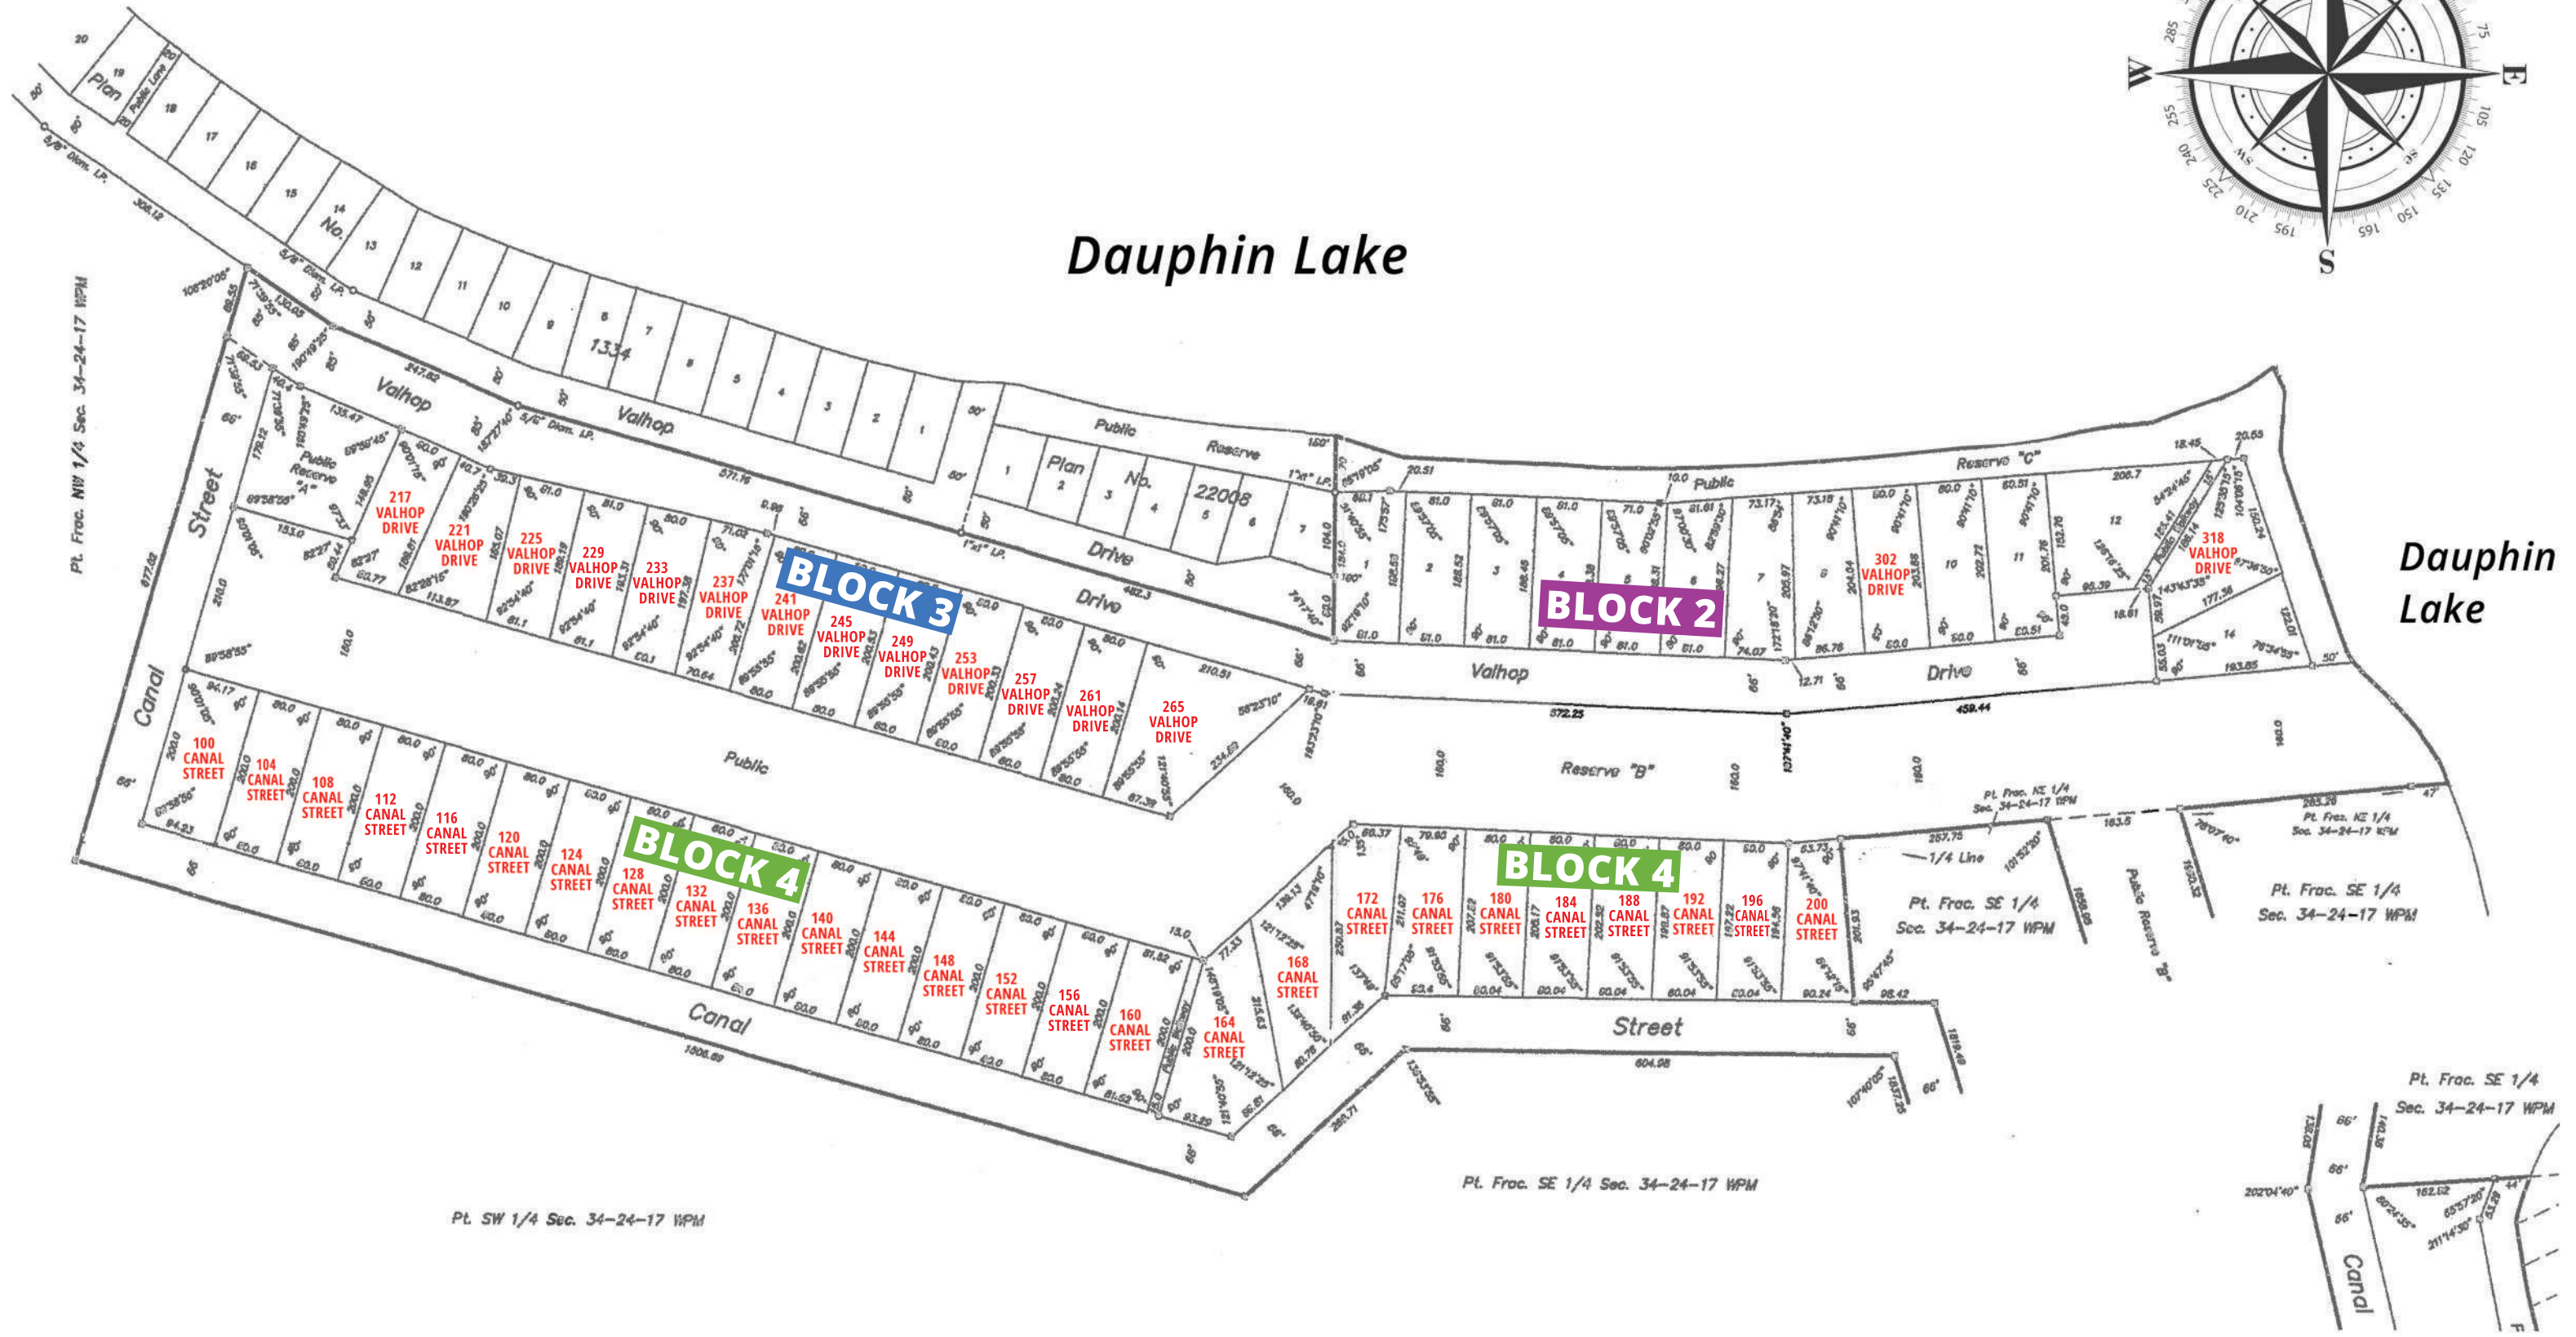

Dauphin Lake

Dauphin Lake

Pt. SW 1/4 Sec. 34-24-17 WPM

Pt. Fraz. SE 1/4 Sec. 34-24-17 WPM

Pt. Fraz. SE 1/4 Sec. 34-24-17 WPM